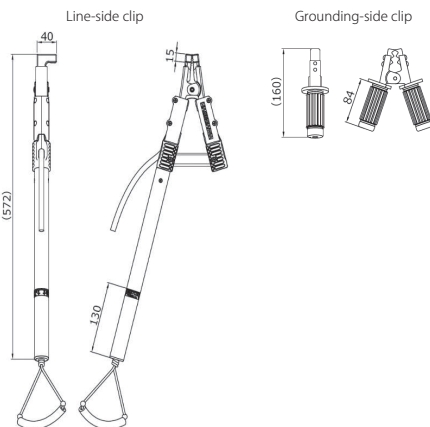

Type H

Universal type for cubicle

With Bag for housing

■ Features

- The clip is L-shaped
- It's easily install and hard to detach.
- Soft and clear coated grounding wire.

■ Dimensions

■ Specifications

Type	Tip metal fitting	Length of insulating stick	Grounding wire	Grounding metal fitting	Hammer-in type grounding bar	Bag for housing	Weight
H	Insulation rubber clip	With rubber grip	22mm ² ×1.2m×3 wires 8mm ² ×5m×1 wire	Clip	None	Portable type 300×360×110	3.5kg

Standard model for Cubicle and high voltage receiving equipment.

■ Accessory

Bag for housing

Type HA

Universal type for cubicle

With Bag for housing

Check the QR code for details.

■ Dimensions

Improved model from type H.

When you pull the rope, clip is opened.

When you push the rope, clip is closed.

■ Accessory

Bag for housing

■ Specifications

Type	Tip metal fitting	Length of insulating stick	Grounding wire	Grounding metal fitting	Hammer-in type grounding bar	Bag for housing	Weight
HA	Insulation rubber clip	572mm	22mm ² ×1.2m×3 wires 8mm ² ×5m×1 wire	Clip	None	Portable type 400×600×100	4.5kg