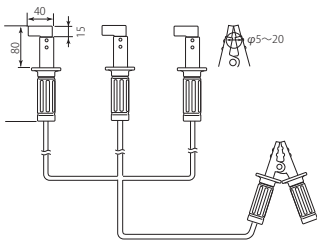

Type H

Universal type for cubicle

With Bag for housing

■ Features

- The clip is L-shaped
- It's easily install and hard to detach.
- Soft and clear coated grounding wire.

■ Dimensions

■ Specifications

Type	Tip metal fitting	Length of insulating stick	Grounding wire	Grounding metal fitting	Hammer-in type grounding bar	Bag for housing	Weight
H	Insulation rubber clip	With rubber grip	22mm ² ×1.2m×3 wires 8mm ² ×5m×1 wire	Clip	None	Portable type 300×360×110	3.5kg

Standard model for Cubicle and high voltage receiving equipment.

■ Accessory

Bag for housing

Type HA

Universal type for cubicle

With Bag for housing

Check the QR code for details.

■ Dimensions

Improved model from type H.

When you pull the rope, clip is opened.

When you push the rope, clip is closed.

■ Accessory

Bag for housing

■ Specifications

Type	Tip metal fitting	Length of insulating stick	Grounding wire	Grounding metal fitting	Hammer-in type grounding bar	Bag for housing	Weight
HA	Insulation rubber clip	572mm	22mm ² ×1.2m×3 wires 8mm ² ×5m×1 wire	Clip	None	Portable type 400×600×100	4.5kg

Length of 22mm² cable : 1,200±50

Length of 8mm² cable : 5,000±100